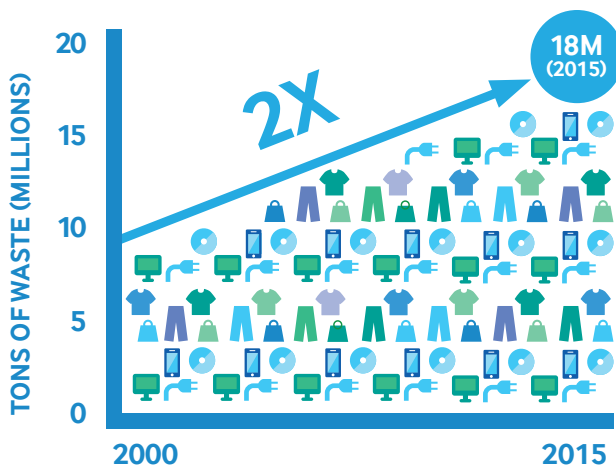

We all have clothes and electronics we no longer use cluttering our closets, drawers, and basements. Retrievr is the only program that collects these items right from your door and then recycles them for you.

Your neighbors have already discovered the joy of decluttering their homes by recycling over 50 tons of clothing and electronics. Now you can, too!

Thanks to Montgomery County's partnership with **retrievr**, you can recycle your clothing and electronics right from your doorstep. This service is FREE for all clothing, textiles, and small electronics. **Simply text the word PICKUP to 757-70-FETCH (757-703-3824), and retrievr will send a truck to your home.** Bag up your items and leave them on your porch; or, leave them inside your door and tell **retrievr** to ring your bell when they arrive.

Convenience fees apply only for certain items: $10 for each microwave, $35 for each TV under 150 lbs, and $100 for each TV 150 lbs or more.

Why clothing and electronics?

US cities collectively spend **half a billion dollars** every year to send clothes and electronics to landfill. It's a huge problem, and it's been getting worse; Americans trashed **twice as many** clothes and electronics in 2015 as we did in 2000. The good news: these items are almost entirely recyclable. Even better news: the more you recycle, the less our community pays in landfill fees.

Why is Montgomery County introducing this recycling program now?

Because **retrievr's** innovative program finally made it cost effective to pick up right from your door.

Typically, on recycling day, a truck will run past every house on every block on their route. That model works for paper, bottles, and cans: you use and dispose them every day and will always have something to recycle. On the other hand, you may only tackle the task of cleaning out your closet or basement a few times each year. A truck that visits every home once every week or so just isn't likely to collect enough clothing and electronics to make the trip worthwhile.

That's where **retrievr** comes in. When you raise your hand and schedule a pickup by texting **retrievr**, that tells the driver in advance which homes have something to collect, and they only need visit those homes. Retrievr makes us so efficient, we can offer this program to residents for free.

Everybody wins: you get an easy way to responsibly rid your home of items you no longer need, and every item you recycle brings Montgomery County closer to our recycling objectives. Text 757-70-FETCH to join in!

FAQ

When does the program go into effect?

Right now! Simply visit retrievr.com or text the word PICKUP to 757-70-FETCH (757-703-3824) and follow the guided scheduler to set a date.

What if I can't send text messages?

Call our number and leave a voicemail. Someone will contact you to schedule a pickup.

What items do you accept?

Visit [retrievr](http://retrievr.com) for a full list of accepted items.

Where should I leave my items?

You can leave your items on your porch, just outside your door, or just outside your garage.

What if I have items I don't want to leave outside, is that okay?

Yes! You might prefer to keep items like computers, phones, or tablets indoors until the driver arrives. When you schedule your pickup, you can ask **retrievr** to ring your bell when they arrive.

Can I get a tax write off for items collected?

No. Just as your recycled paper, bottles and cans are not tax deductible, neither are recycled clothing and electronics.

If you have access to a local donation center and prefer to donate some or all of your items, we respect that choice. Donation keeps your items out of the landfill, which makes us happy.

How it Works

1

Visit retrievr.com or text PICKUP to 757-70-FETCH (757-703-3824).

2

Prep. Use your address to make sure you're in our service area.

3

Post. Tell us the clothing and electronics you wish to share.

4

Plan. Schedule a date for your pickup appointment.

5

Pack. Bag or box up your items and leave them by your door.

6